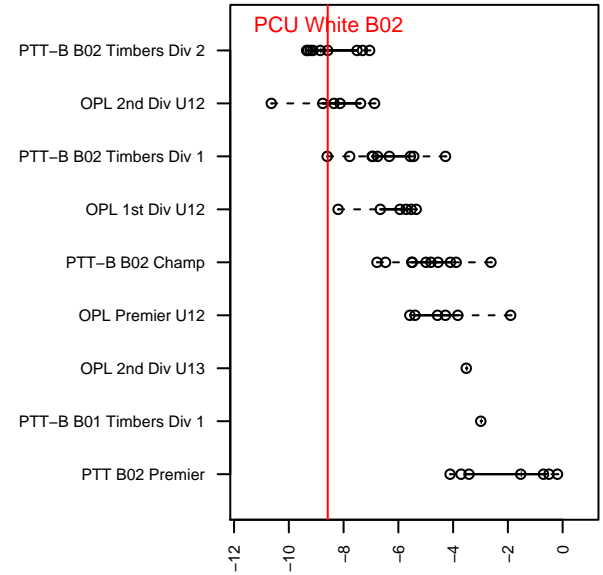

**attack and defense rating
relative to others at age
and all opponents in last 13 months**